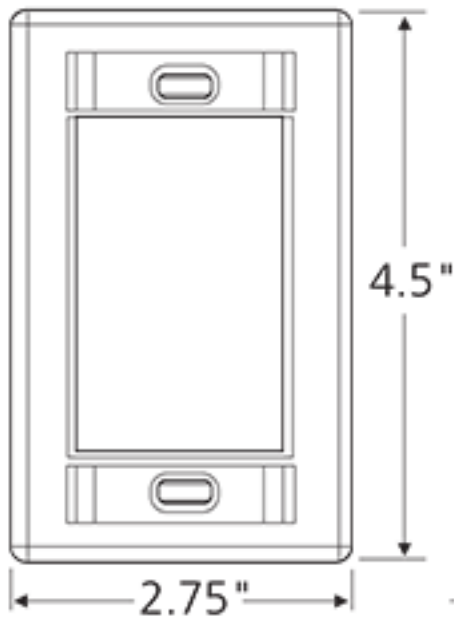

SPECIFICATION SUBMITTAL

JOB NAME:	CATALOG NUMBERS:	
____	____	____
JOB NUMBER:	____	____