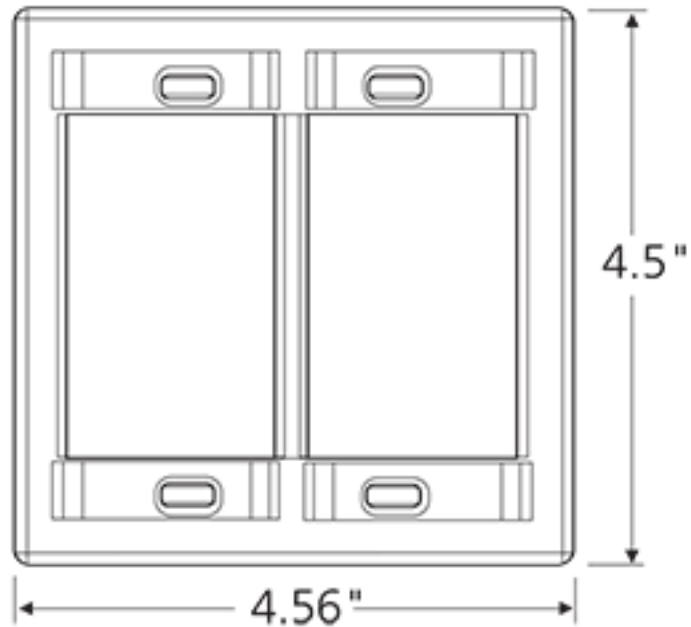

Front Views

Side View

SPECIFICATION SUBMITTAL

JOB NAME:	CATALOG NUMBERS:	
____	____	____
JOB NUMBER:	____	____