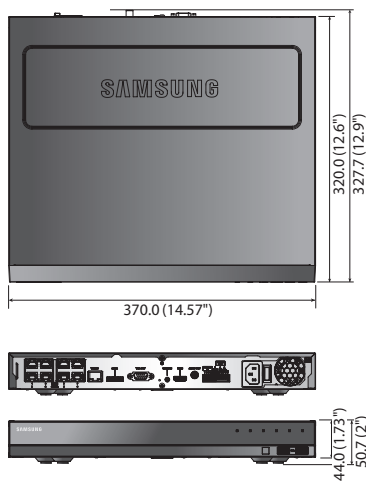

Dimensions

Unit: mm (inch)

SRN-873S		
DISPLAY		
Video	Inputs / Resolution	Up to 8CH / CIF ~ 8M
	Protocols	Samsung, ONVIF
Live	Local Display	HDMI / VGA
	Multi Screen Display	[Local monitor] 1 / 4 / 6 / 8 / Auto sequence, [Web] 1 / 4 / 8 / Auto sequence
	Performance	[Local monitor] 8M (20fps), 5M (30fps), 3M (50fps), 2M (150fps), 720p (240fps), D1 (240fps) [Web] 5M (30fps), 3M (60fps), 2M (120fps), 720p (240fps), D1 (240fps)
PERFORMANCE		
Operating System	Embedded	Linux
Recording	Compression	H.264, MJPEG
	Recording Bandwidth	64Mbps, 2M 8 camera real-time recording
	Resolution	CIF ~ 8M
	Mode	Normal, Scheduled, Event (Pre / Post)
	Event Trigger	Alarm input (4), Video loss, Camera event (Alarm in, MD, Video analytics)
Search & Playback	Event Action	E-mail, PTZ preset, Alarm out, Buzzer, Monitor out
	Playback Bandwidth	32Mbps
	Performance	Max. 3 users
	Mode	Date & Time (Calendar) / Event log list / Text search (POS)
	Simultaneous Playback	[Local monitor] Up to 8CH, [Web, CMS] Up to 8CH
Storage	Resolution	CIF ~ 8M
	Fish-eye Dewarping	Via Smartviewer
	Playback Control	Fast/Slow Forward/Backward, Move one step up/down
	Internal	2 SATA
Backup	External (DAS)	1 e-SATA
	Max.Capacity	Internal 8TB
	File Backup	BU/EXE (USB), JPG/AVI (Web, CMS)
Sensor	Function	Max. 8CH playback, Date-time/title display
	Input / Output	4 / 3 (NO 2ea, NO/NC 1ea)
Audio	Input / Compression	8CH (Network) / G.711, G.726, AAC (16/48KHz)
	Audio Communication	2-way
NETWORK		
Protocol Support		TCP/IP, UDP/IP, RTP (UDP), RTP (TCP), RTSP, NTP, HTTP, DHCP (Server, Client), PPPoE, SMTP, ICMP, IGMP, ARP, DNS, DDNS, uPnP, HTTPS, SNMP, ONVIF (Profile-S)
DDNS		iPOLiS DDNS
Transmission Bandwidth		Max. 128Mbps
Max. Remote Users		Search 3 / Live unicast 10 / Live multicast 20
IP		IPv4 / IPv6
Security		IP address filtering, User access log, 802.1x authentication, Encryption
Language	GUI / Web	English, French, German, Italian, Spanish, Russian, Turkish, Polish, Dutch, Swedish, Czech, Portuguese, Danish, Rumanian, Serbian, Croatian, Hungarian, Greek, Norwegian, Finnish, Korean, Chinese, Japanese, Thai
OS		Supported OS : Window XP (Service pack 2 or above), Vista, 7, 8, Mac OS X (10.6 or above)
Web Browser		Microsoft Internet Explorer (Updated Ver. 8 ~10, IE 9 or above recommended), Mozilla Firefox (Ver. 19.x or above), Google Chrome (Ver. 26.x or above), Apple Safari (Ver. 6.0.3 or above)
Viewer Software	Type	SSM, Webviewer, SmartViewer, iPOLiS mobile viewer
	CMS Support	SDK / CGI (SUNAPI)
FUNCTIONS		
Camera Setup	Register	PnP mode, Manual mode
	Setup Items	IP address, Add profile edit, Bitrate, Compression, GOP, Quality, Camera MD setup, Camera video setup (Simple focus, Brightness/Contrast, Flip/Mirror, IRIS, WDR, D&N, SSNR, Shutter, SSSR, DIS)
Camera Control	PoE	Monitor PoE power consumption, On/Off control for each PoE camera, Remote reset for each PoE camera
Easy Configuration		Setup Wizard (Date/Time, Network, Auto camera configuration)
PTZ	Control / Preset	Via GUI, Webviewer, SPC-2000 / 255 presets
Smart Phone	OS	Android, iOS
	Control	Live (4CH) / Playback (1CH)
System Control		Mouse, IR Remocon, Web, SPC-2000 (Controller)
INDICATOR / INTERFACE		
Front	Indicator	Power status LED 1ea, HDD action LED 1ea, Alarm status LED 1ea, Record status LED 1ea, Network action LED 1ea, Backup LED 1ea
	USB	2ea (Front 2ea)
	HDMI / VGA	1ea / 1ea
Connections	Audio	Out 1ea (RCA, Line)
	Ethernet	RJ-45 8ea (PoE/PoE+, 100Mbps), RJ-45 1ea (WAN, 1Gbps)
	Alarm	In 4ea (Terminal block) / Out 3ea (Terminal block)
	Reset	Yes (Factory reset)
SYSTEM		
Log	Log List	Max. 20,000 (System log, Event log each)
GENERAL		
Electrical	Input Voltage / Current	100 ~ 240V AC, 50/60Hz / 3 ~ 1.5A
	Power Consumption	Max. 166W (2 HDD, PoE on), 44W (2 HDD, PoE off)
	PoE Budget	Max. 100W
Environmental	Operating Temperature	+0°C ~ +40°C (+32°F ~ +104°F)
	Operating Humidity	20% ~ 85% RH
Mechanical	Color / Material	Black / Metal
	Dimensions (WxHxD)	370.0 x 44.0 x 320.0mm (14.57" x 1.73" x 12.6") (1U)
	Weight	Approx. 3.4Kg (7.49 lb), 1TB HDD 1ea included