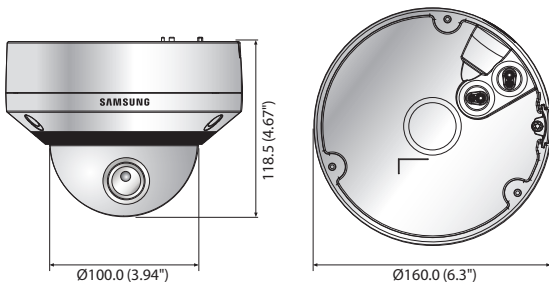

Dimensions

Unit : mm (inch)