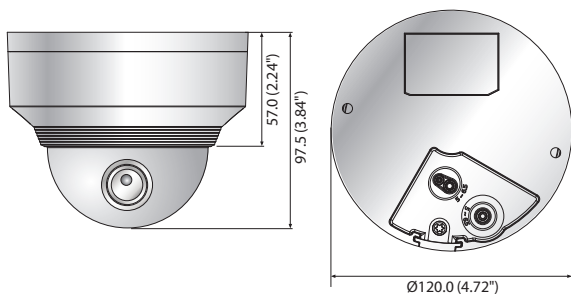

Dimensions

Unit : mm (inch)