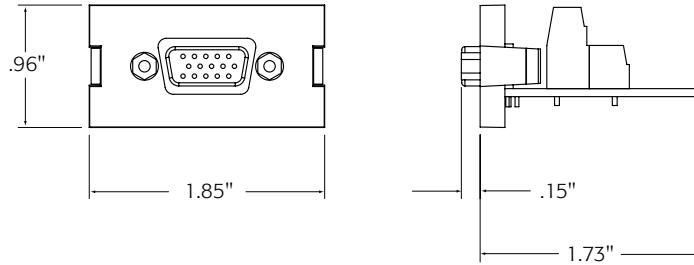

ELECTRONIC FILES

For CAD files, typical specs, or technical drawings (.DXF, .DWG), visit www.leviton.com.

41295-HDX

VGA Pinout Table

PIN	Signal	Wire
1	Red	Coax CC
2	Green	Coax CC
3	Blue	Coax CC
4	ID BIT 2	TP 1
5	Ground	TP 1
6	Red Shield	Coax Shield
7	Green Shield	Coax Shield
8	Blue Shield	Coax Shield
9	DDV +5V	Cond 1
10	Sync Rtn	TP 3/4
11	ID BIT 0	TP 2
12	ID BIT 1	TP 2
13	Horz Sync	Cond 2
14	Ver Sync	TP 3
15	ID BIT 3	TP 4
16	Shell	Drain Wire

PART NUMBERS

Description	White	Ivory
VGA HD15 Video Screw Terminal MOS Module	41295-HDW	41295-HDI

Leviton Network Solutions
2222 - 222nd St. SE
Bothell, WA 98021-4416

Asia / Pacific
T +1.631.812.6228
E infoasean@leviton.com

Canada
T +1.514.954.1840
E pcservice@leviton.com

Caribbean
T +1.954.593.1896
E infocaribbean@leviton.com

China
T +852.2774.9876
E infochina@leviton.com

Colombia
T +57.1.743.6045
E infocolombia@leviton.com

tel 1-800-824-3005
tel +1-425-486-2222
appeng@leviton.com
www.leviton.com

Europe
T +33.6.8869.1380
E infoeurope@leviton.com

India / SAARC
T +91.80.4322.5678
E infoindia@leviton.com

Mexico
T +52.55.5082.1040
E lsamarketing@leviton.com

Middle East & Africa
T +971.4.886.4722
E lmeinfo@leviton.com

South Korea
T +82.2.3273.9963
E infokorea@leviton.com