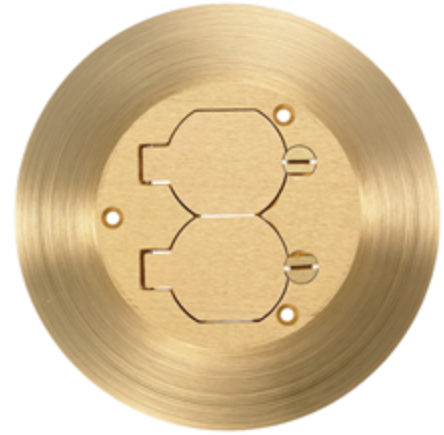

Floor Boxes
Accessories
Cover and Carpet Flange

HUBBELL

Ordering Information

Description	Material	UPC	Catalog Number
One Piece, Combo	Brass	783585006611	SF3925

Specifications

Cover Style	Round
Cover Finish	Brass
Cover Opening	Duplex Flap
Offering	6.25" Diameter

Online Resources

- Customer Use Drawing
- eCatalog
- Installation Instructions

Dimensions in Inches (mm)

Hubbell Wiring Device-Kellems • Hubbell Incorporated (Delaware) • 40 Waterview Drive • Shelton, CT 06484