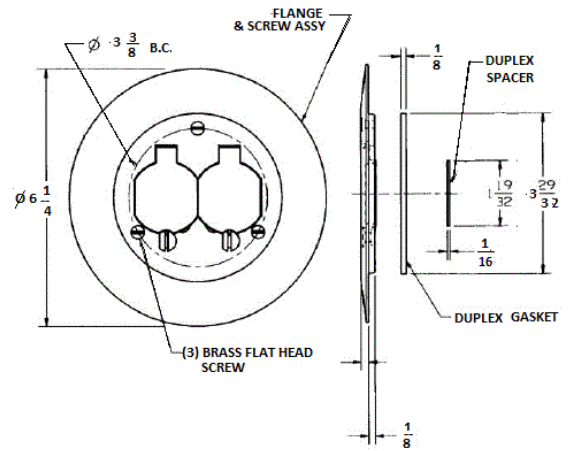

Floor Boxes
Accessories
Cover and Carpet Flange

HUBBELL

Ordering Information

Description	Material	UPC	Catalog Number
One Piece, Combo	Brass	783585006611	SF3925

Specifications

Cover Style	Round
Cover Finish	Brass
Cover Opening	Duplex Flap
Offering	6.25" Diameter

Online Resources

- Customer Use Drawing
- eCatalog
- Installation Instructions

Dimensions in Inches (mm)

Hubbell Wiring Device-Kellems • Hubbell Incorporated (Delaware) • 40 Waterview Drive • Shelton, CT 06484